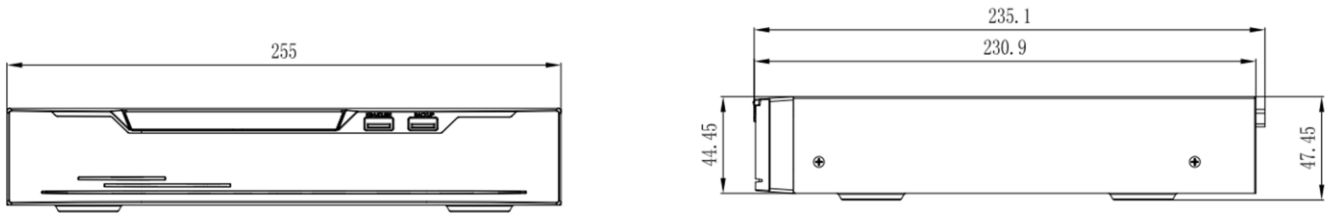

# Technical Specification

System	
Main Processor	Dual-core embedded processor
Operating System	Embedded LINUX
Audio and Video	
IP Camera Input	4 Channel
Two-way Talk	1ch input, 1ch output
Display	
Interface	1 HD-OUT, 1 VGA
Resolution	HDMI: 3840×2160, 1920×1080, 1440×900, 1280×1024 VGA: 1920×1080, 1280×1024, 1280×720
Decoding Capacity	4ch 1080P/1ch 8MP@30fps
Multi-screen Display	1/4
Recording	
Compression	H.265/H.264
Resolution	8MP/6MP/5MP/4MP/3MP/1080P/720P/D1&etc
Record Rate	40Mbps
Bit Rate	100Kbps ~ 6Mbps Per Channel
Record Mode	Manual, Schedule (Regular, Continuous), Motion Detection, Video Loss, Camera Tamper, Alarm in
Record Interval	Post-record: 30 ~ 60 sec
Video Detection and Alarm	
Trigger Events	Recording, Buzzer, Push message, Pop up message.
Video Detection	Motion Detection, Video Loss, Camera Tamper
Alarm In/Out	4/1
Playback and Backup	
Sync Playback	4ch 1080P /1ch 8MP
Search Mode	Time /Date, Alarm, Picture grid, Event
Playback Function	Play, Pause, Stop, Rewind, Fast play, Slow Play, Next File, Previous File, Next Camera, Previous Camera, Full Screen, Shuffle, Backup Selection, Digital Zoom
Backup Mode	USB Device

Network	
Interface	1 RJ-45 port (10M/100Mbps)
PoE Interface	4ch 100Mbps, IEEE802.3af
PoE Max Power	40W
Network Function	HTTP, TCP/IP, RTSP, UDP, NTP, DHCP, DNS, IP Filter, DDNS,
Optical Fiber Interface	N/A
Max. User	Access 5 users
Smart Phone	iPhone, iPad, Android
Interoperability	ONVIF 2.4, SDK, CGI
Storage	
Internal HDD	1 SATA Ports, up to 8TB for each HDD
Mounting Mode	Embedded
eSATA	N/A
Interface	
USB	2 ports (USB 2.0 x2)
RS232	N/A
RS485	N/A
Audio I/O	1ch MIC in, 1ch Audio line out
Reset Button	N/A
General	
Power Supply	DC48V/1.25A
Power Consumption	< 5W (without HDD)
Operating Conditions	-10 °C ~ 45 °C (14 °F ~ 113 °F)
Storage Conditions	Less than 90% RH
Certifications	CE/FCC
Dimensions	255×235×47.5mm
Net Weight	0.9kg

## Dimensions(mm)